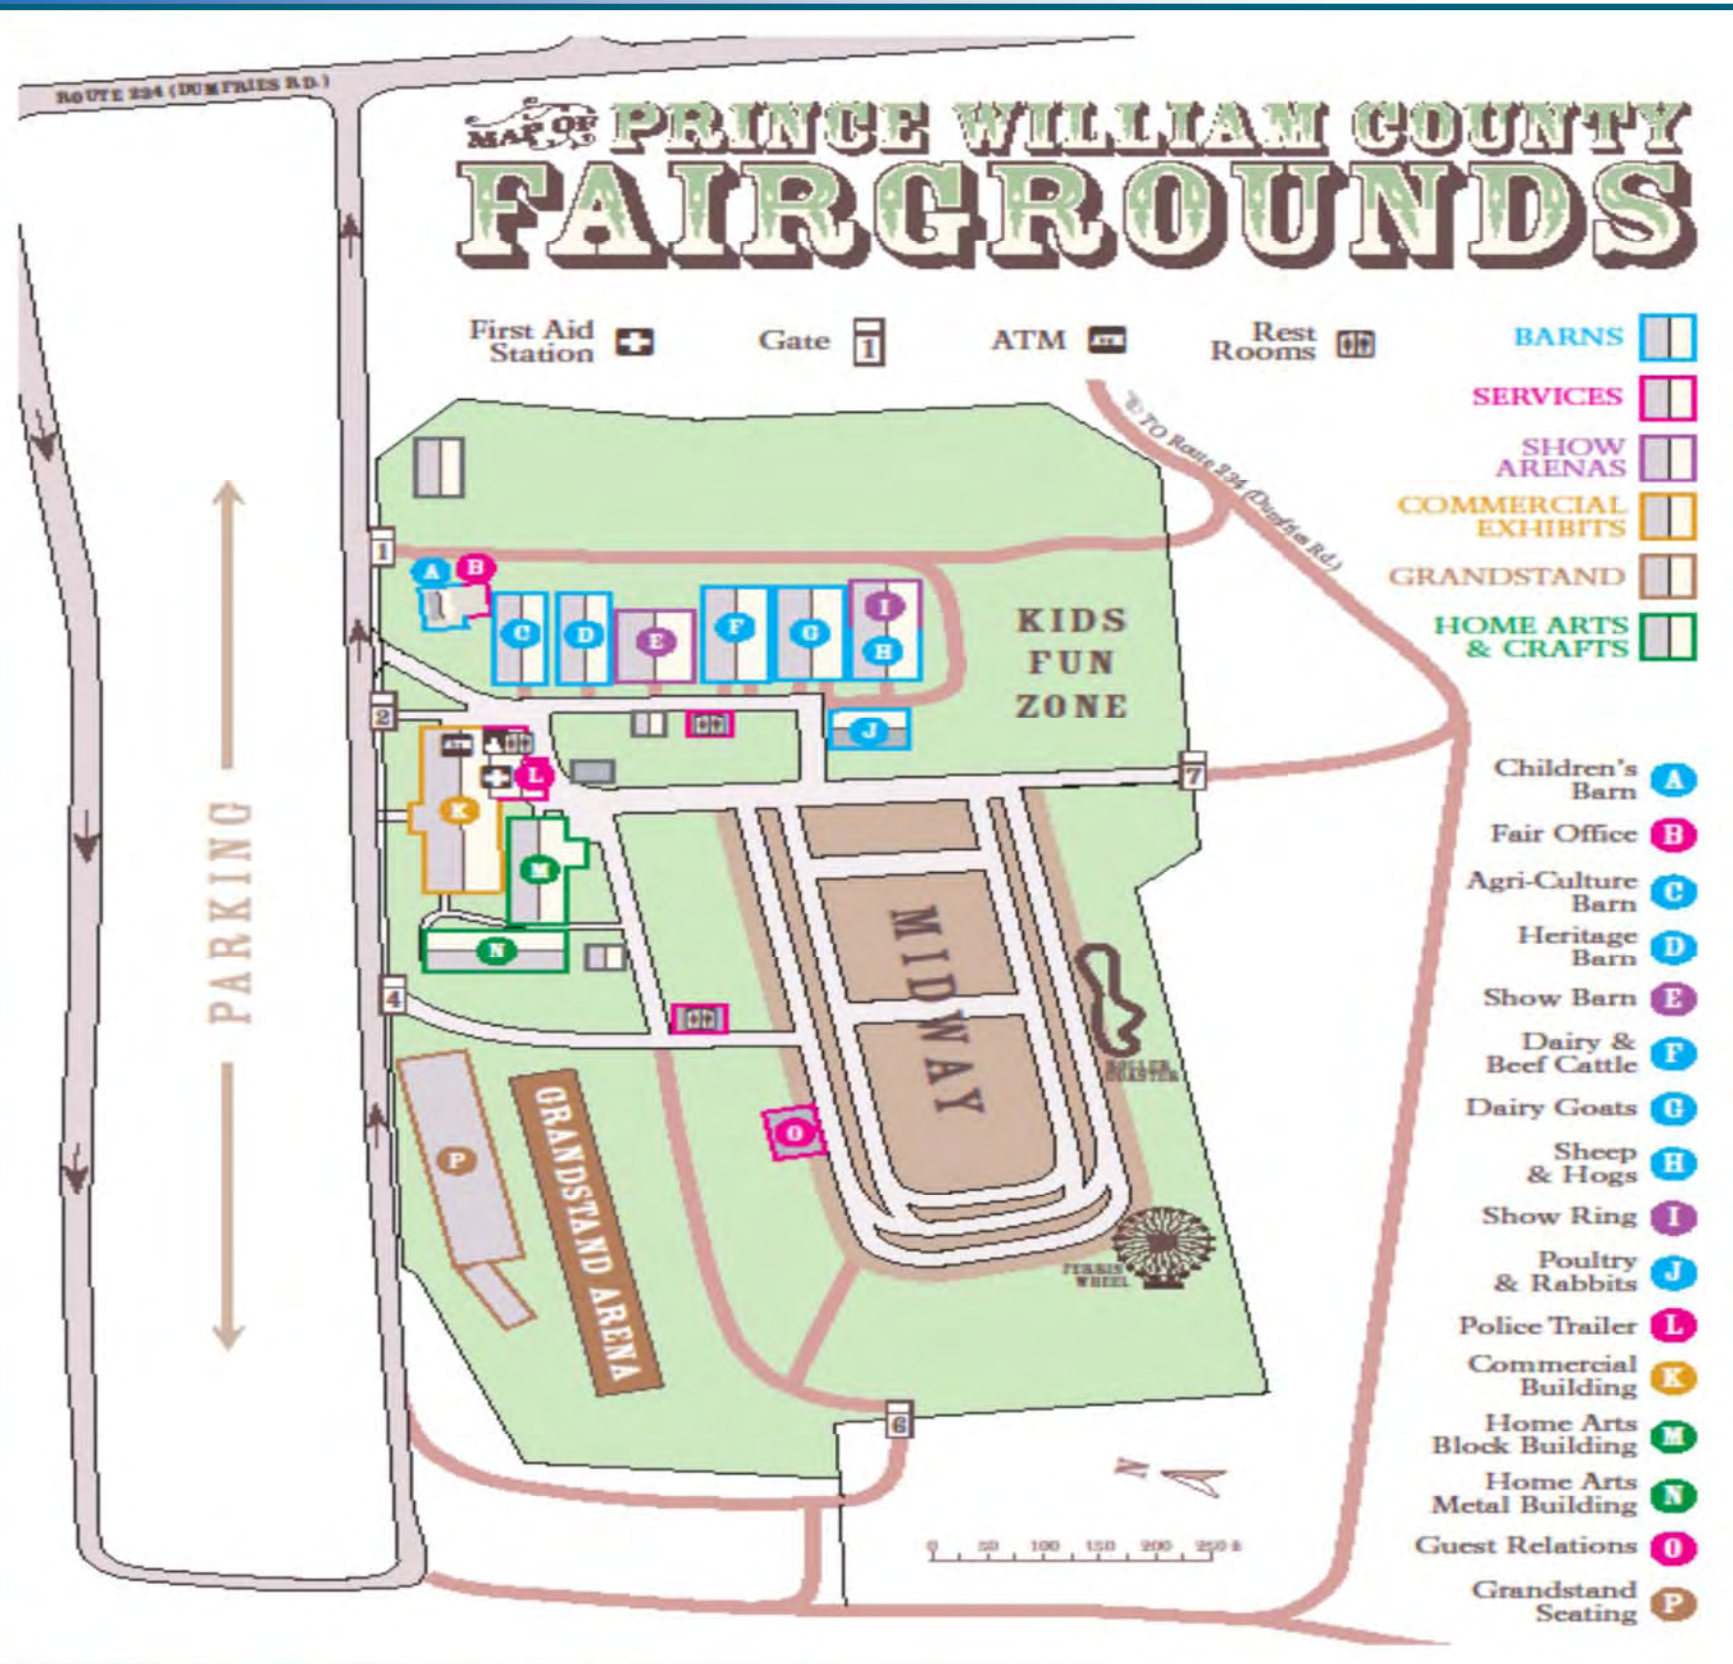

PHAT BOYS CATERING
$1.00 OFF
French Fries
69th Annual Prince William County

Jimmy's Concessions
$1.00 OFF
Souvenir Cup or Funnel Cake
69th Annual Prince William County Fair

RITA'S CONCESSIONS
Save $ 1.00 Off of Your Purchase of $ 5.00 or More
Coupon must be presented at time of purchase
69th Annual Prince William County

FREE!!! Sprinkles or Dip Top on Regular Cone
DAIRY KONE
SOFT SERVE
Celebrating our 50th Year
At the Prince William County Fair
Good until 7 PM Every day except Sun, Aug.12th

Jenk's Concessions
$ 1.00 Off Any Food Item
One Coupon per Item/Valid any day of the Fair
69th Annual Prince William County Fair

Prince William County Fair is Proudly Sponsored by:

Advance Ticket Prices
June 1—August 9 (Online Sales end July 30)

Advance Family 5 Pack Ticket— 5 WEEKDAY admissions PLUS ride wristbands!
$80
(Grandstand NOT included)

Advance Season Ticket—9 ANY DAY admissions PLUS Grandstand!
$50
(Does NOT include ride wristbands)

Advance One Admission Adult Ticket
$6

Advance One Admission Child/Senior Ticket
$5

Rose's Concessions
$ 1.00 OFF
Sausage Sandwich or Corn Dog
69th Annual Prince William County Fair

10% Off $10.00 or More Purchase

69th Annual Prince William County Fair

John's Homestyle ICE CREAM
Free Sprinkles with Any Ice Cream
69th Annual Prince William County Fair