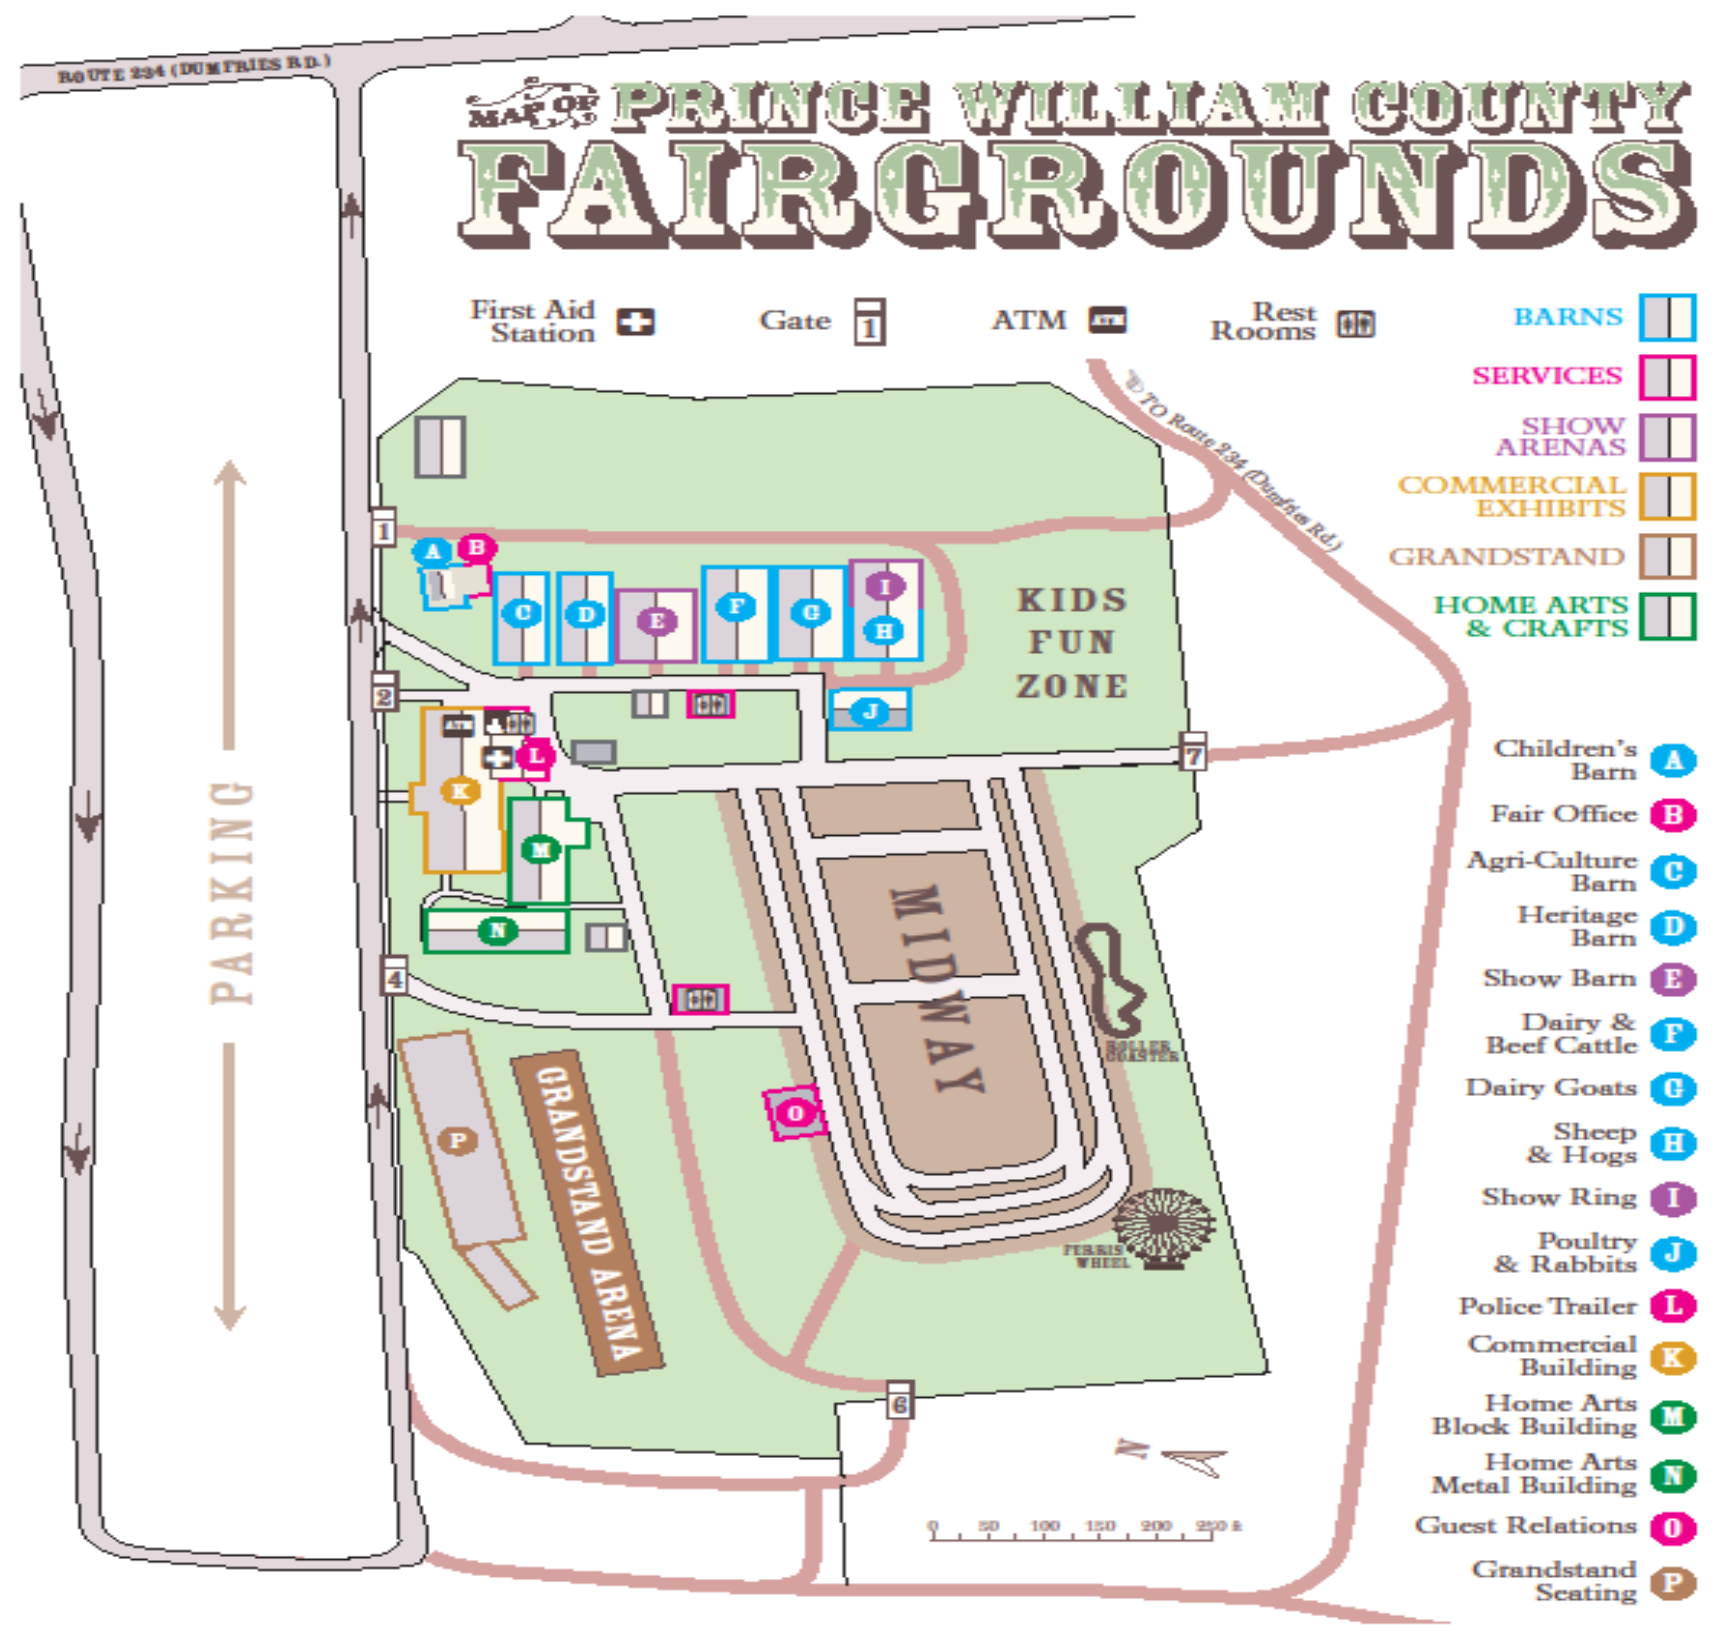

PHAT BOYS CATERING

$1.00 OFF
French Fries

70th Annual Prince William County

Jimmy's Concessions

$1.00 OFF
Souvenir Cup or Funnel Cake

70th Annual Prince William County Fair

RITA'S CONCESSIONS

Save $ 1.00 Off of Your Purchase of $ 10.00 or More

Coupon must be presented at time of purchase

70th Annual Prince William County

FREE!!! Sprinkles or Dip Top on Regular Cone

DAIRY KONE

SOFT SERVE

Celebrating our 51st Year

At the Prince William County Fair

Good until 7 PM Every day except Sun, Aug. 11th

Jenk's Concessions

$ 1.00 Off Any Food Item

One Coupon per Item/Valid any day of the Fair

70th Annual Prince William County Fair

Rose's Concessions

$ 1.00 OFF

Sausage Sandwich or Corn Dog

70th Annual Prince William County Fair

10% Off $10.00 or More Purchase

70th Annual Prince William County Fair

John's Homestyle ICE CREAM

Free Sprinkles with Any Ice Cream

70th Annual Prince William County Fair

Prince William County Fair is Proudly Sponsored by:

Advance Ticket Prices

June 1—August 8 (Online Sales end July 30)

Advance Family 5 Pack Ticket— 5 WEEKDAY admissions PLUS ride wristbands!

$80

(Grandstand NOT included)

Advance Season Ticket—9 ANY DAY admissions PLUS Grandstand!

$50

(Does NOT include ride wristbands)

Advance One Admission Adult Ticket

$6

Advance One Admission Child/Senior Ticket

$5