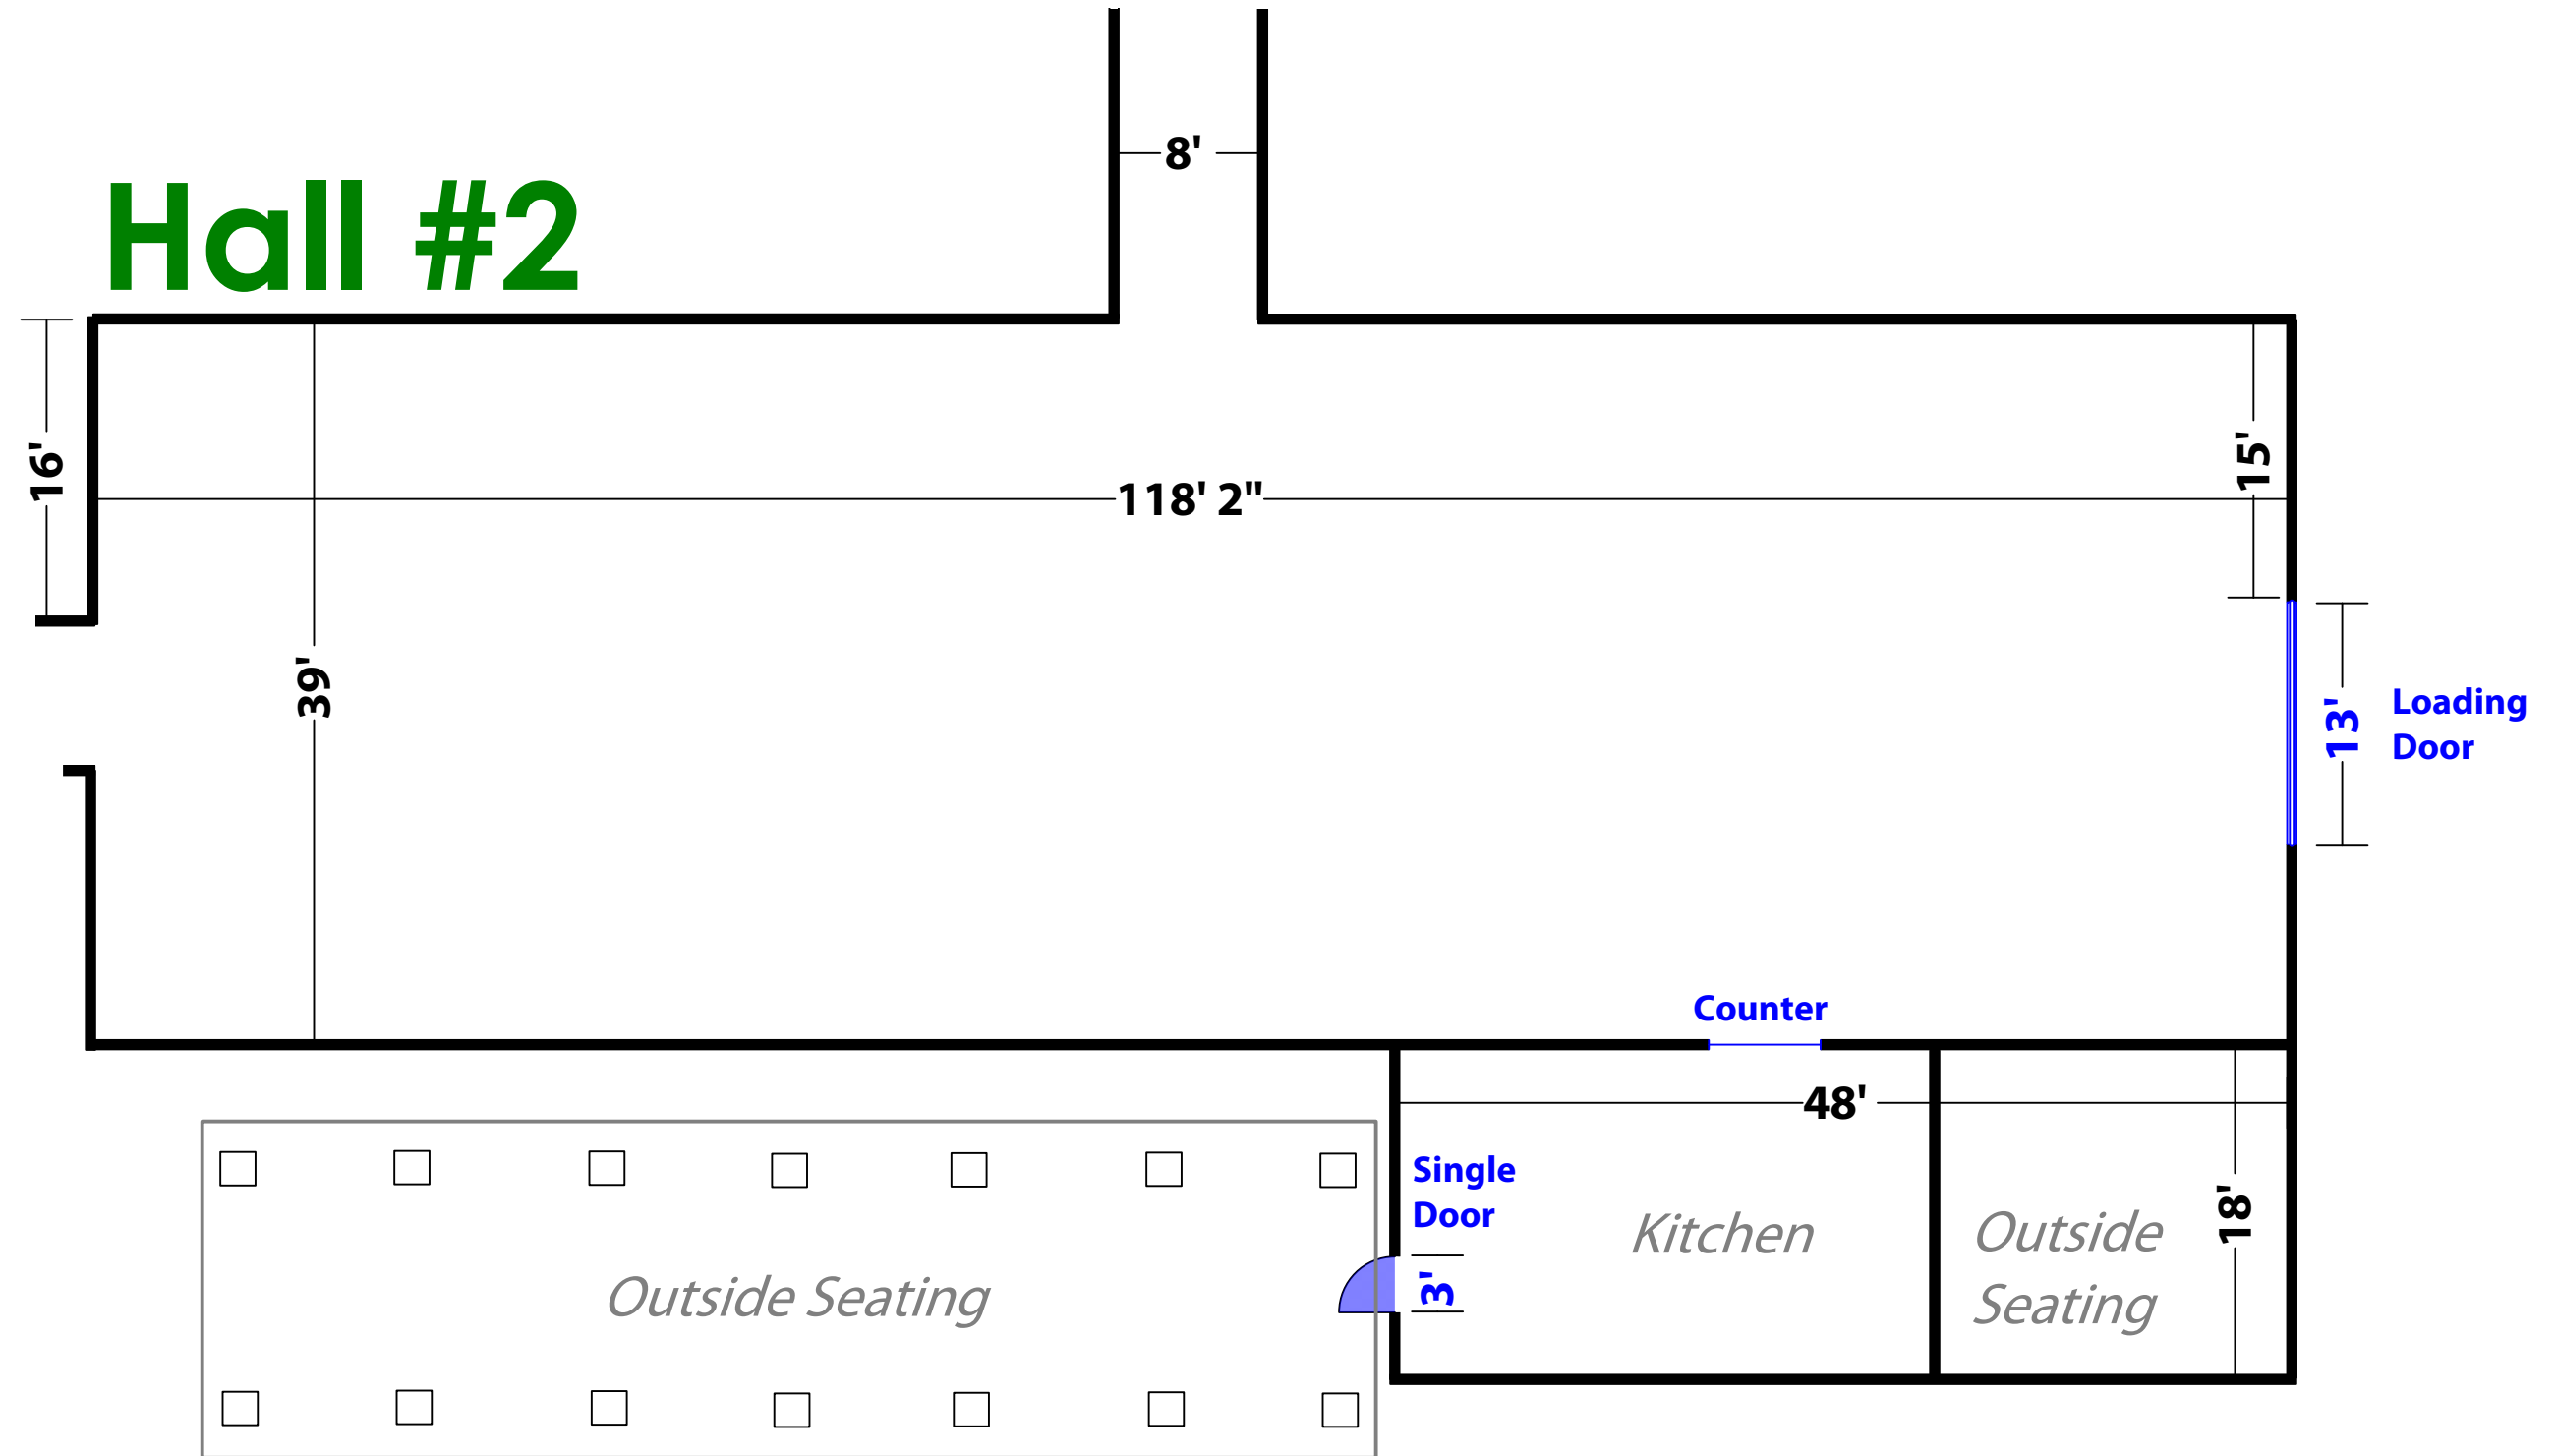

Hall #2

Hall 2: HomeArts Block Building

Sq Ft: 4,800

Measurements: 40 x 120

Detail: Indoor- Climate controlled

Capacity: 488

Ideal for: Corporate events, political rallies, vendor events, large parties, and more!