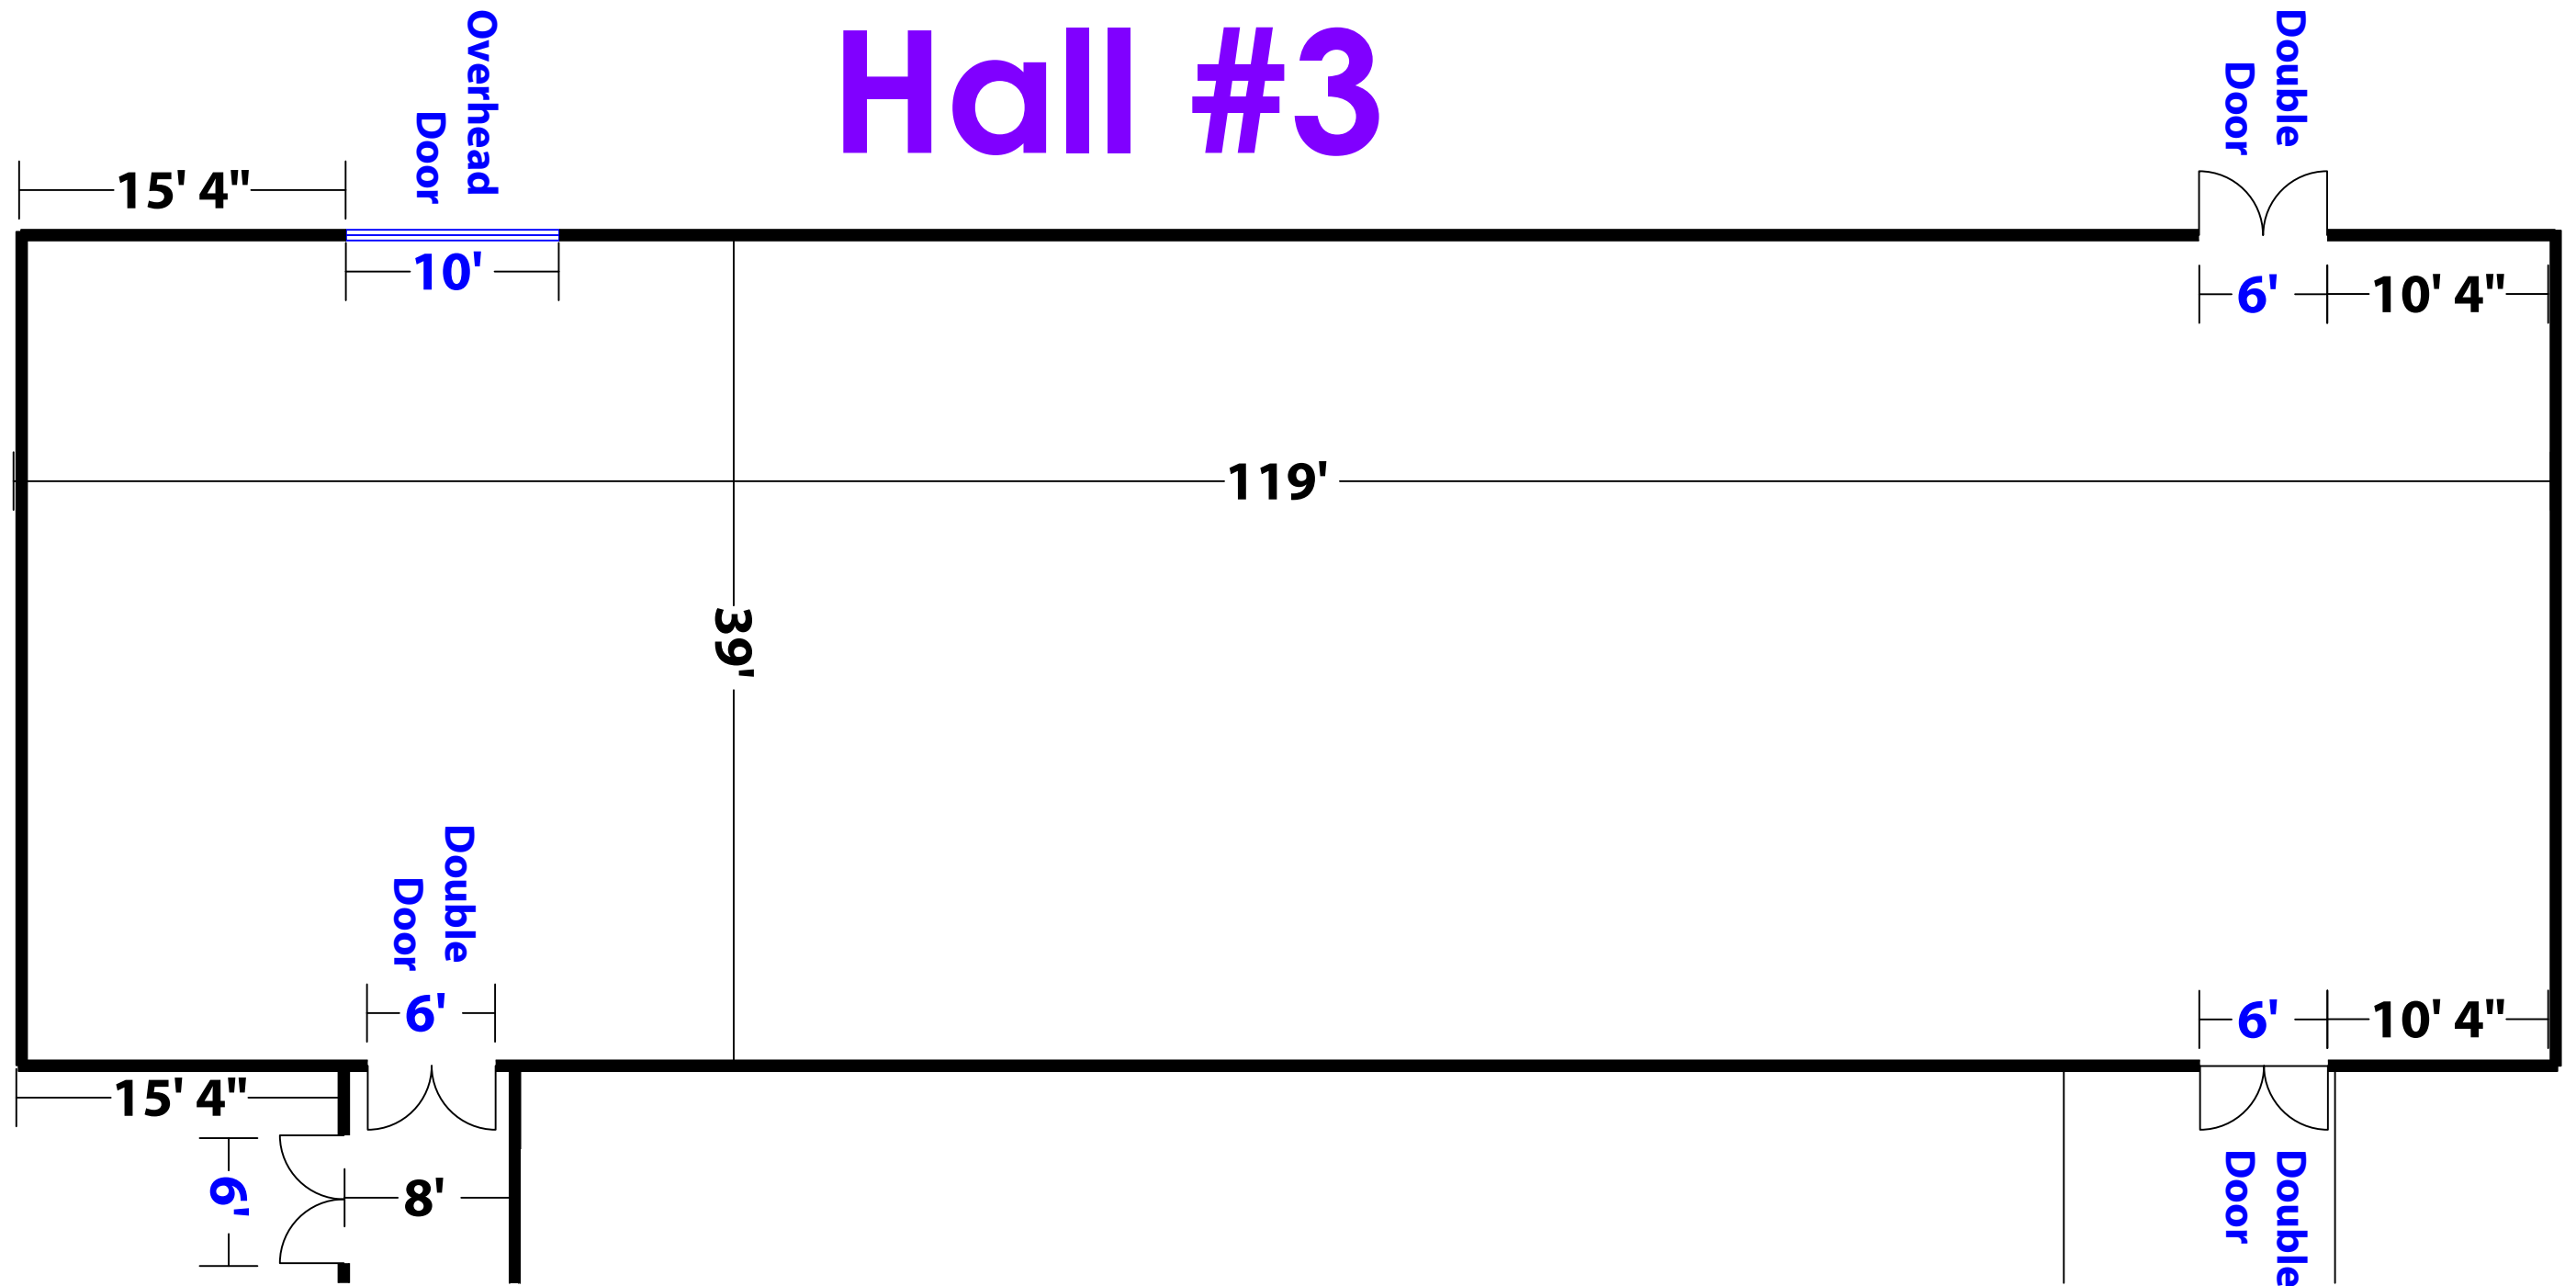

# Hall #3

**Hall 3: HomeArts Metal Building**

**Sq Ft: 4,800**

**Measurements: 40x 120**

**Detail: Indoor- Climate controlled**

**Capacity: 488**

**Ideal for: Corporate events, political rallies, vendor events, large parties, and more!**